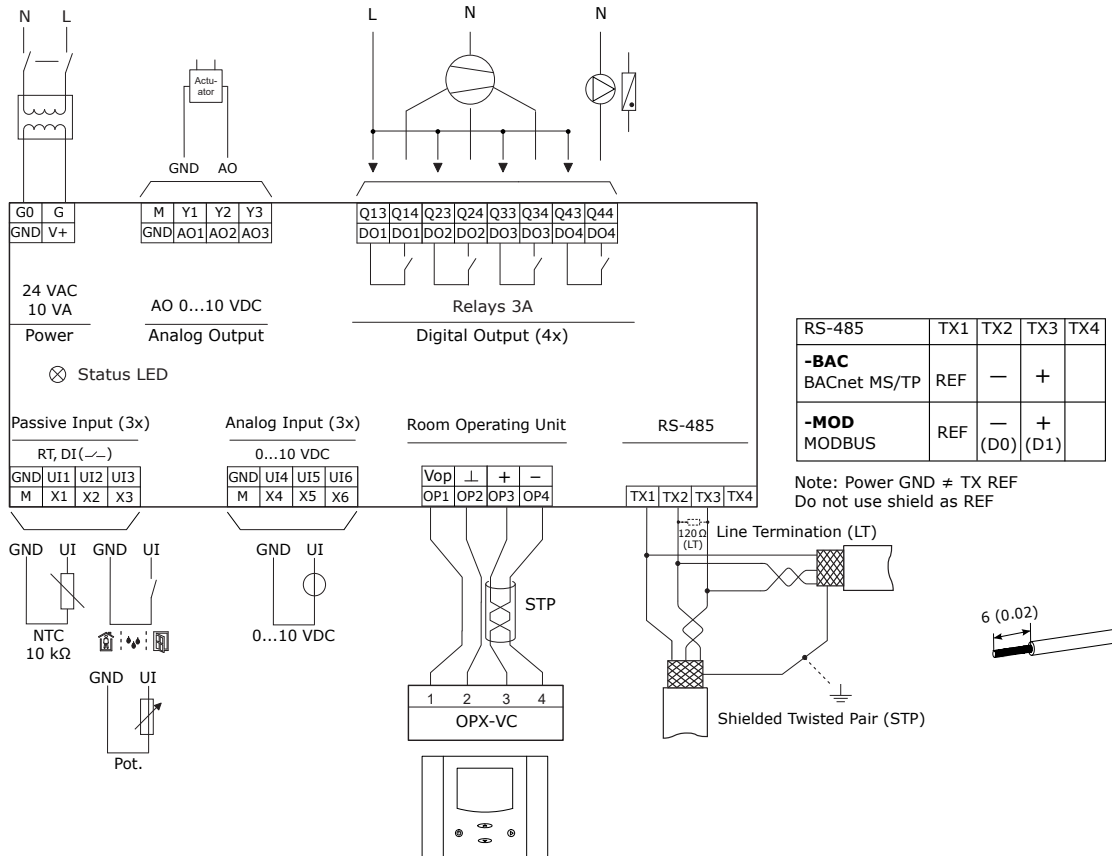

A mm (inch)

B

C

D

24V AC/DC G0 = M = GND

E

Master-Slave (max. 8x TCX2, 1x OPX-VC)

i