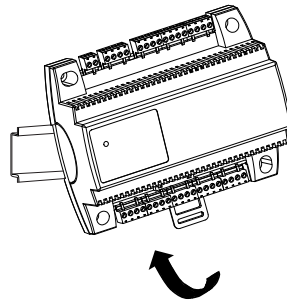

A mm (inch)

B

C

D

24V AC/DC G0 = M = GND

E

Master-Slave (max. 8x TCX2, 1x OPX-VC)

i