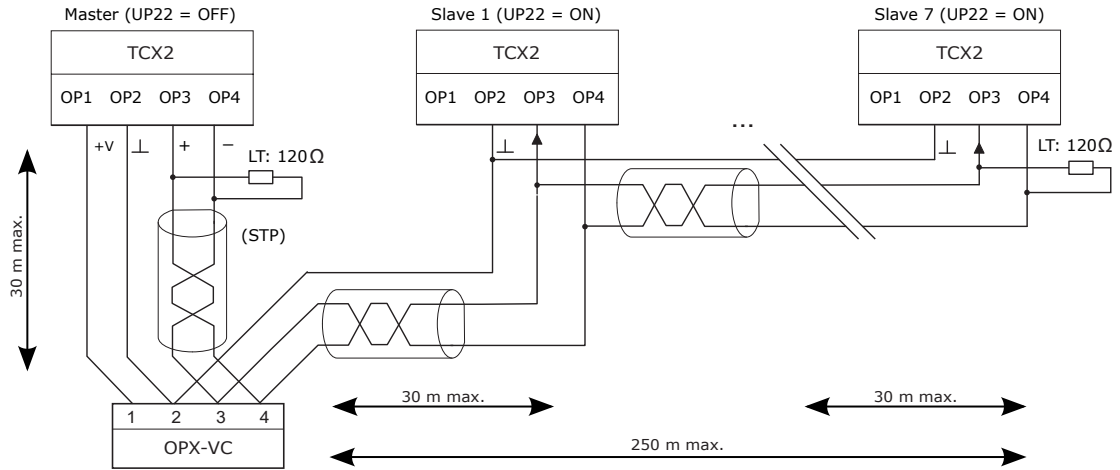

A mm (inch)

B

C

D

24V AC/DC G0 = M = GND

E

Master-Slave (max. 8x TCX2, 1x OPX-VC)

i