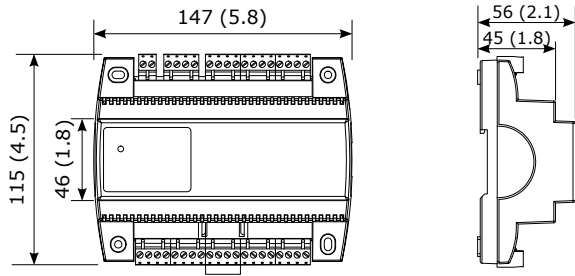

A mm (inch)

B

C

D

24V AC/DC G0 = M = GND

E

Master-Slave (max. 8x TCX2, 1x OPX-VC)

i