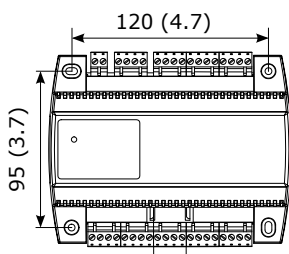

A mm (inch)

B

C

D

24V AC/DC G0 = M = GND

E

Master-Slave (max. 8x TCX2, 1x OPX-VC)

i