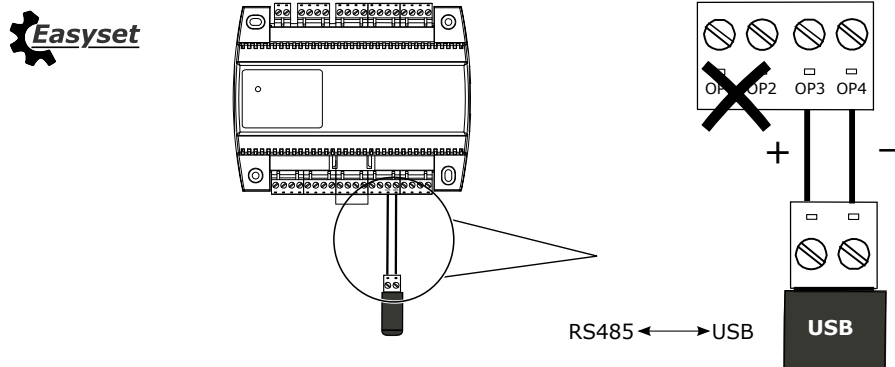

E

Master-Slave (max. 8x TCX2, 1x OPX-VC)

i

i

📖