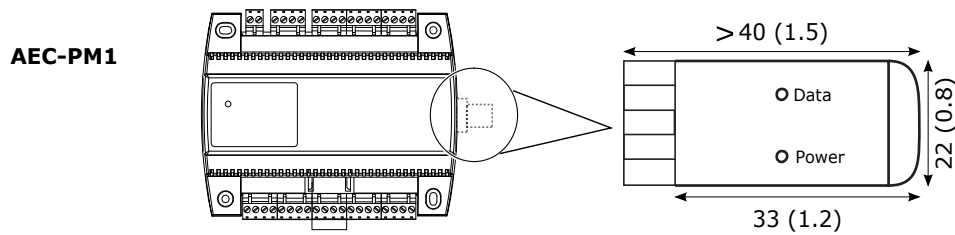

A mm (inch)

B

C

D

24V AC/DC G0 = M = GND

E

Master-Slave (max. 8x TCX2, 1x OPX-VC)

i