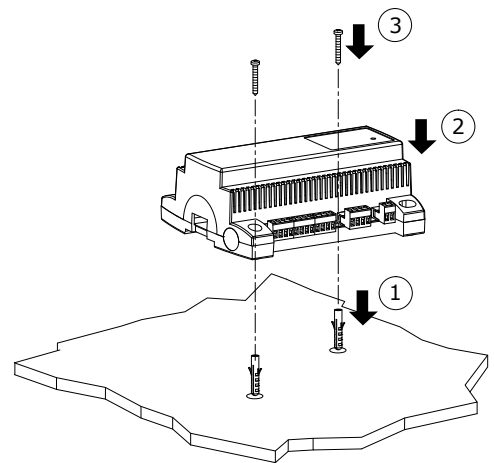

A mm (inch)

B

C

D

24V AC/DC G0 = M = GND

E

Master-Slave (max. 8x TCX2, 1x OPX-VC)

i